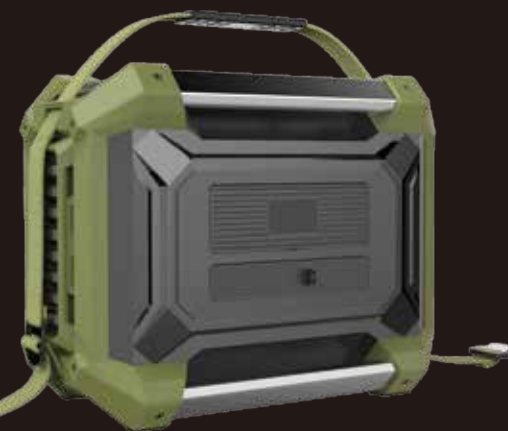

EARTHQUAKE

Premium Audiophile Quality Studio Sound System

Bluetooth 4.0

Power: 80W RMS

Bluetooth 4.0 +EDR,
A2DP AVRCP, APTX

Rechargeable Lithium battery
26000mAh,
up to 12 hours play time

8" full range Studio Monitor
2 x 3" tweeters
Hi-Fi digital amplifier
Anti-distortion circuitry

4 x 1/4" inputs
(2 x Mic, 2 x Instrument)
4 x AUX
(2 x 3.5mm, 2 x 6.5mm)

USB port 5V/2.4A output
rechargeable power bank
for mobile devices

2.4G wireless Multi-pairing

103 built-in sound effects

Professional DSP Karaoke

Digital PA System

IPX5 Splashproof

User Manual *1
3.5mm AUX cable*1
AC adapter*1
Microphone*1