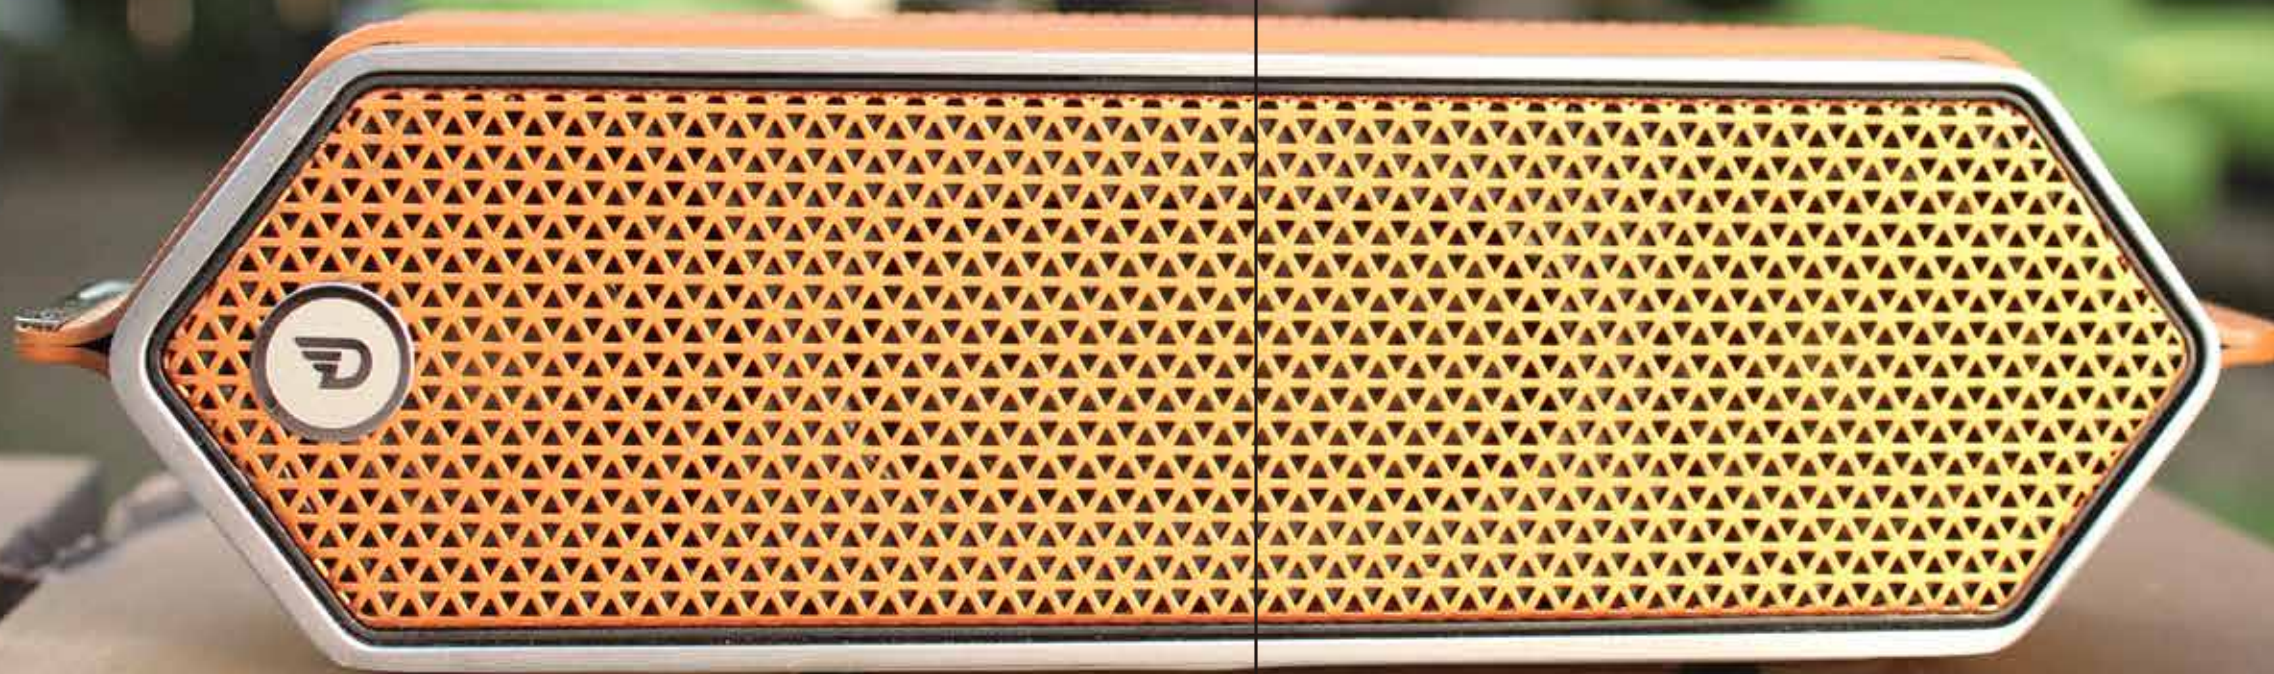

DreamWave

MUSIC
THAT
MOVES