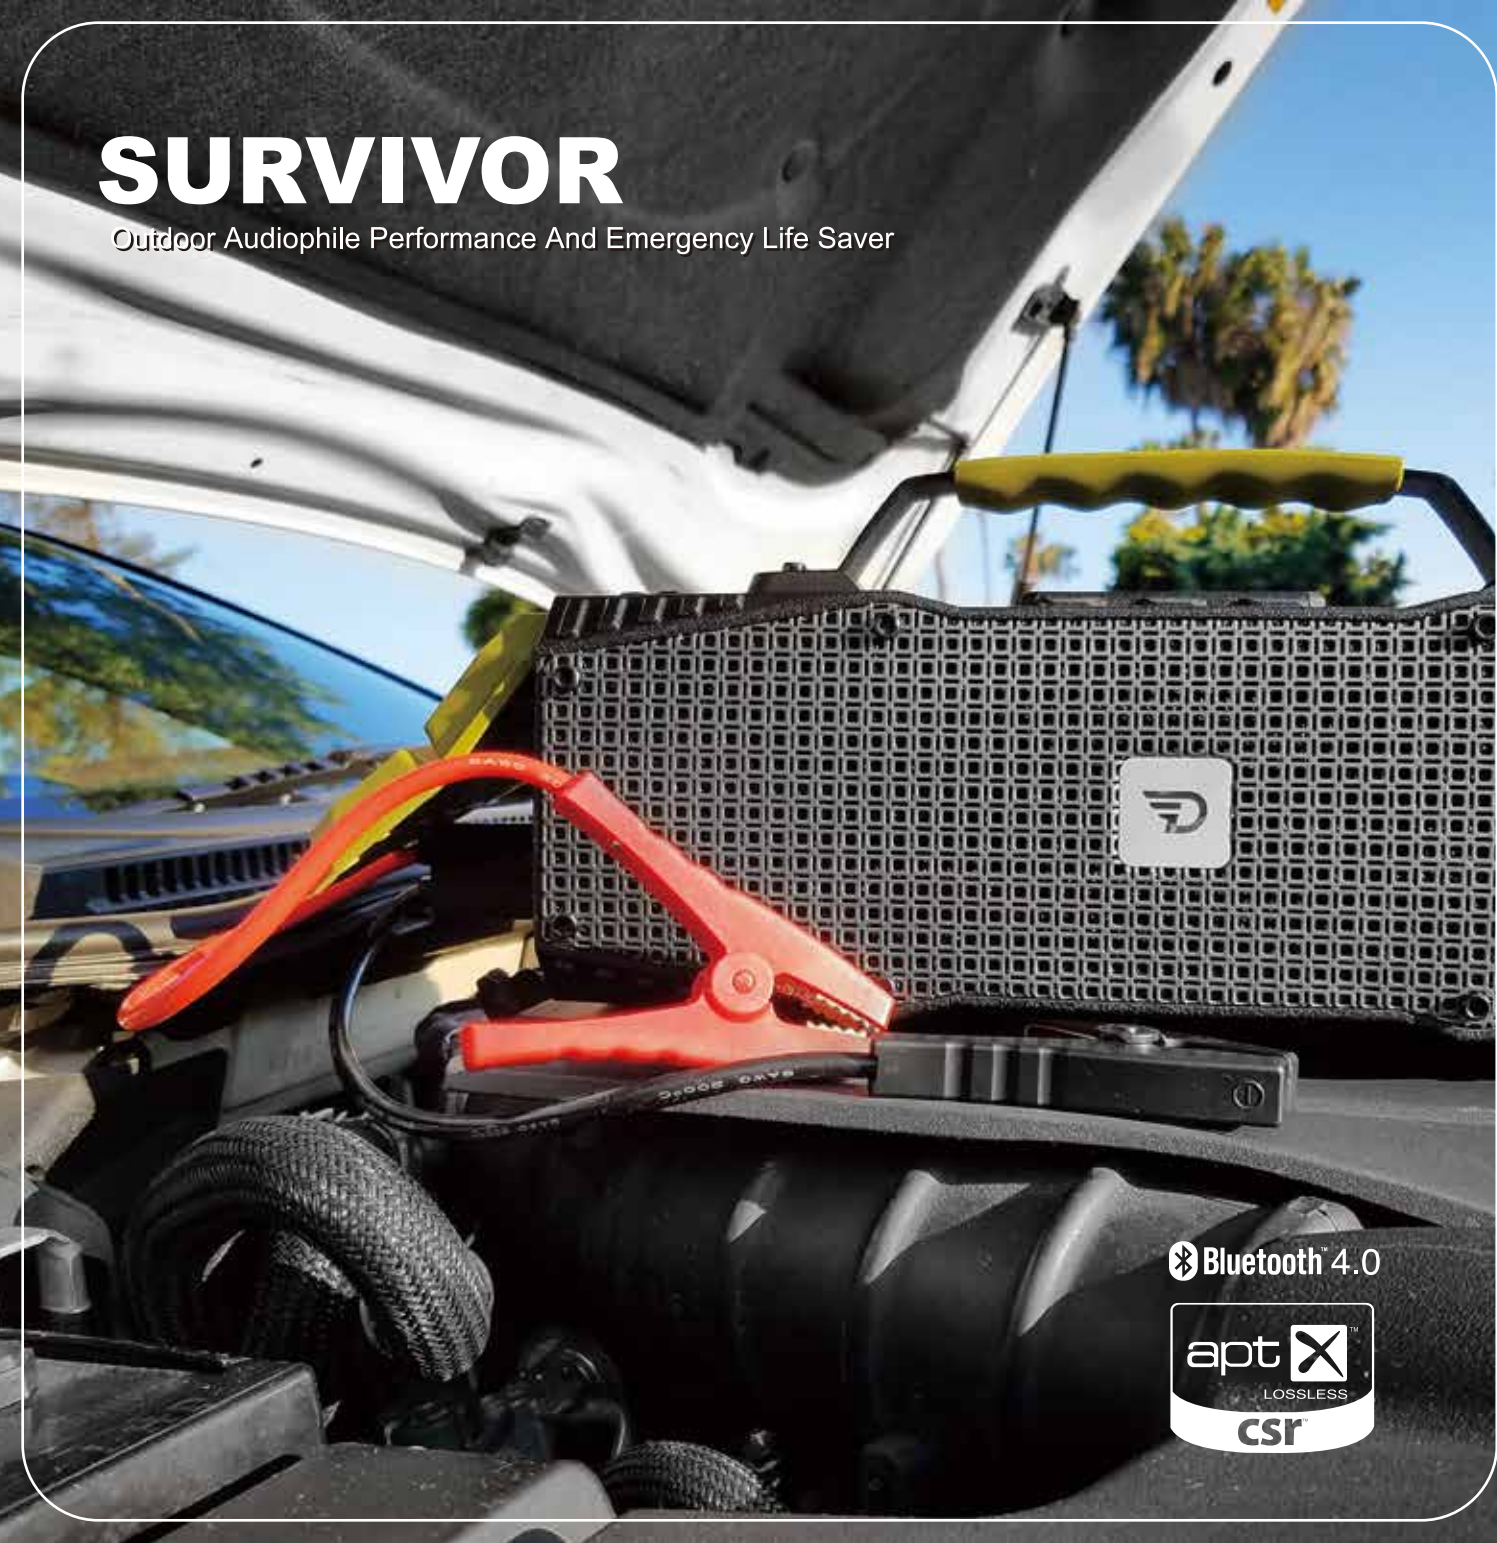

710g/0.71kg/1.562 lb /25.04 oz

User Manual *1
3.5mm AUX cable*1
Charge cable*1
Bicycle handle bar mount*1

MUSIC
THAT
MOVES 

SURVIVOR

Outdoor Audiophile Performance And Emergency Life Saver

Bluetooth 4.0

Power: 30W RMS