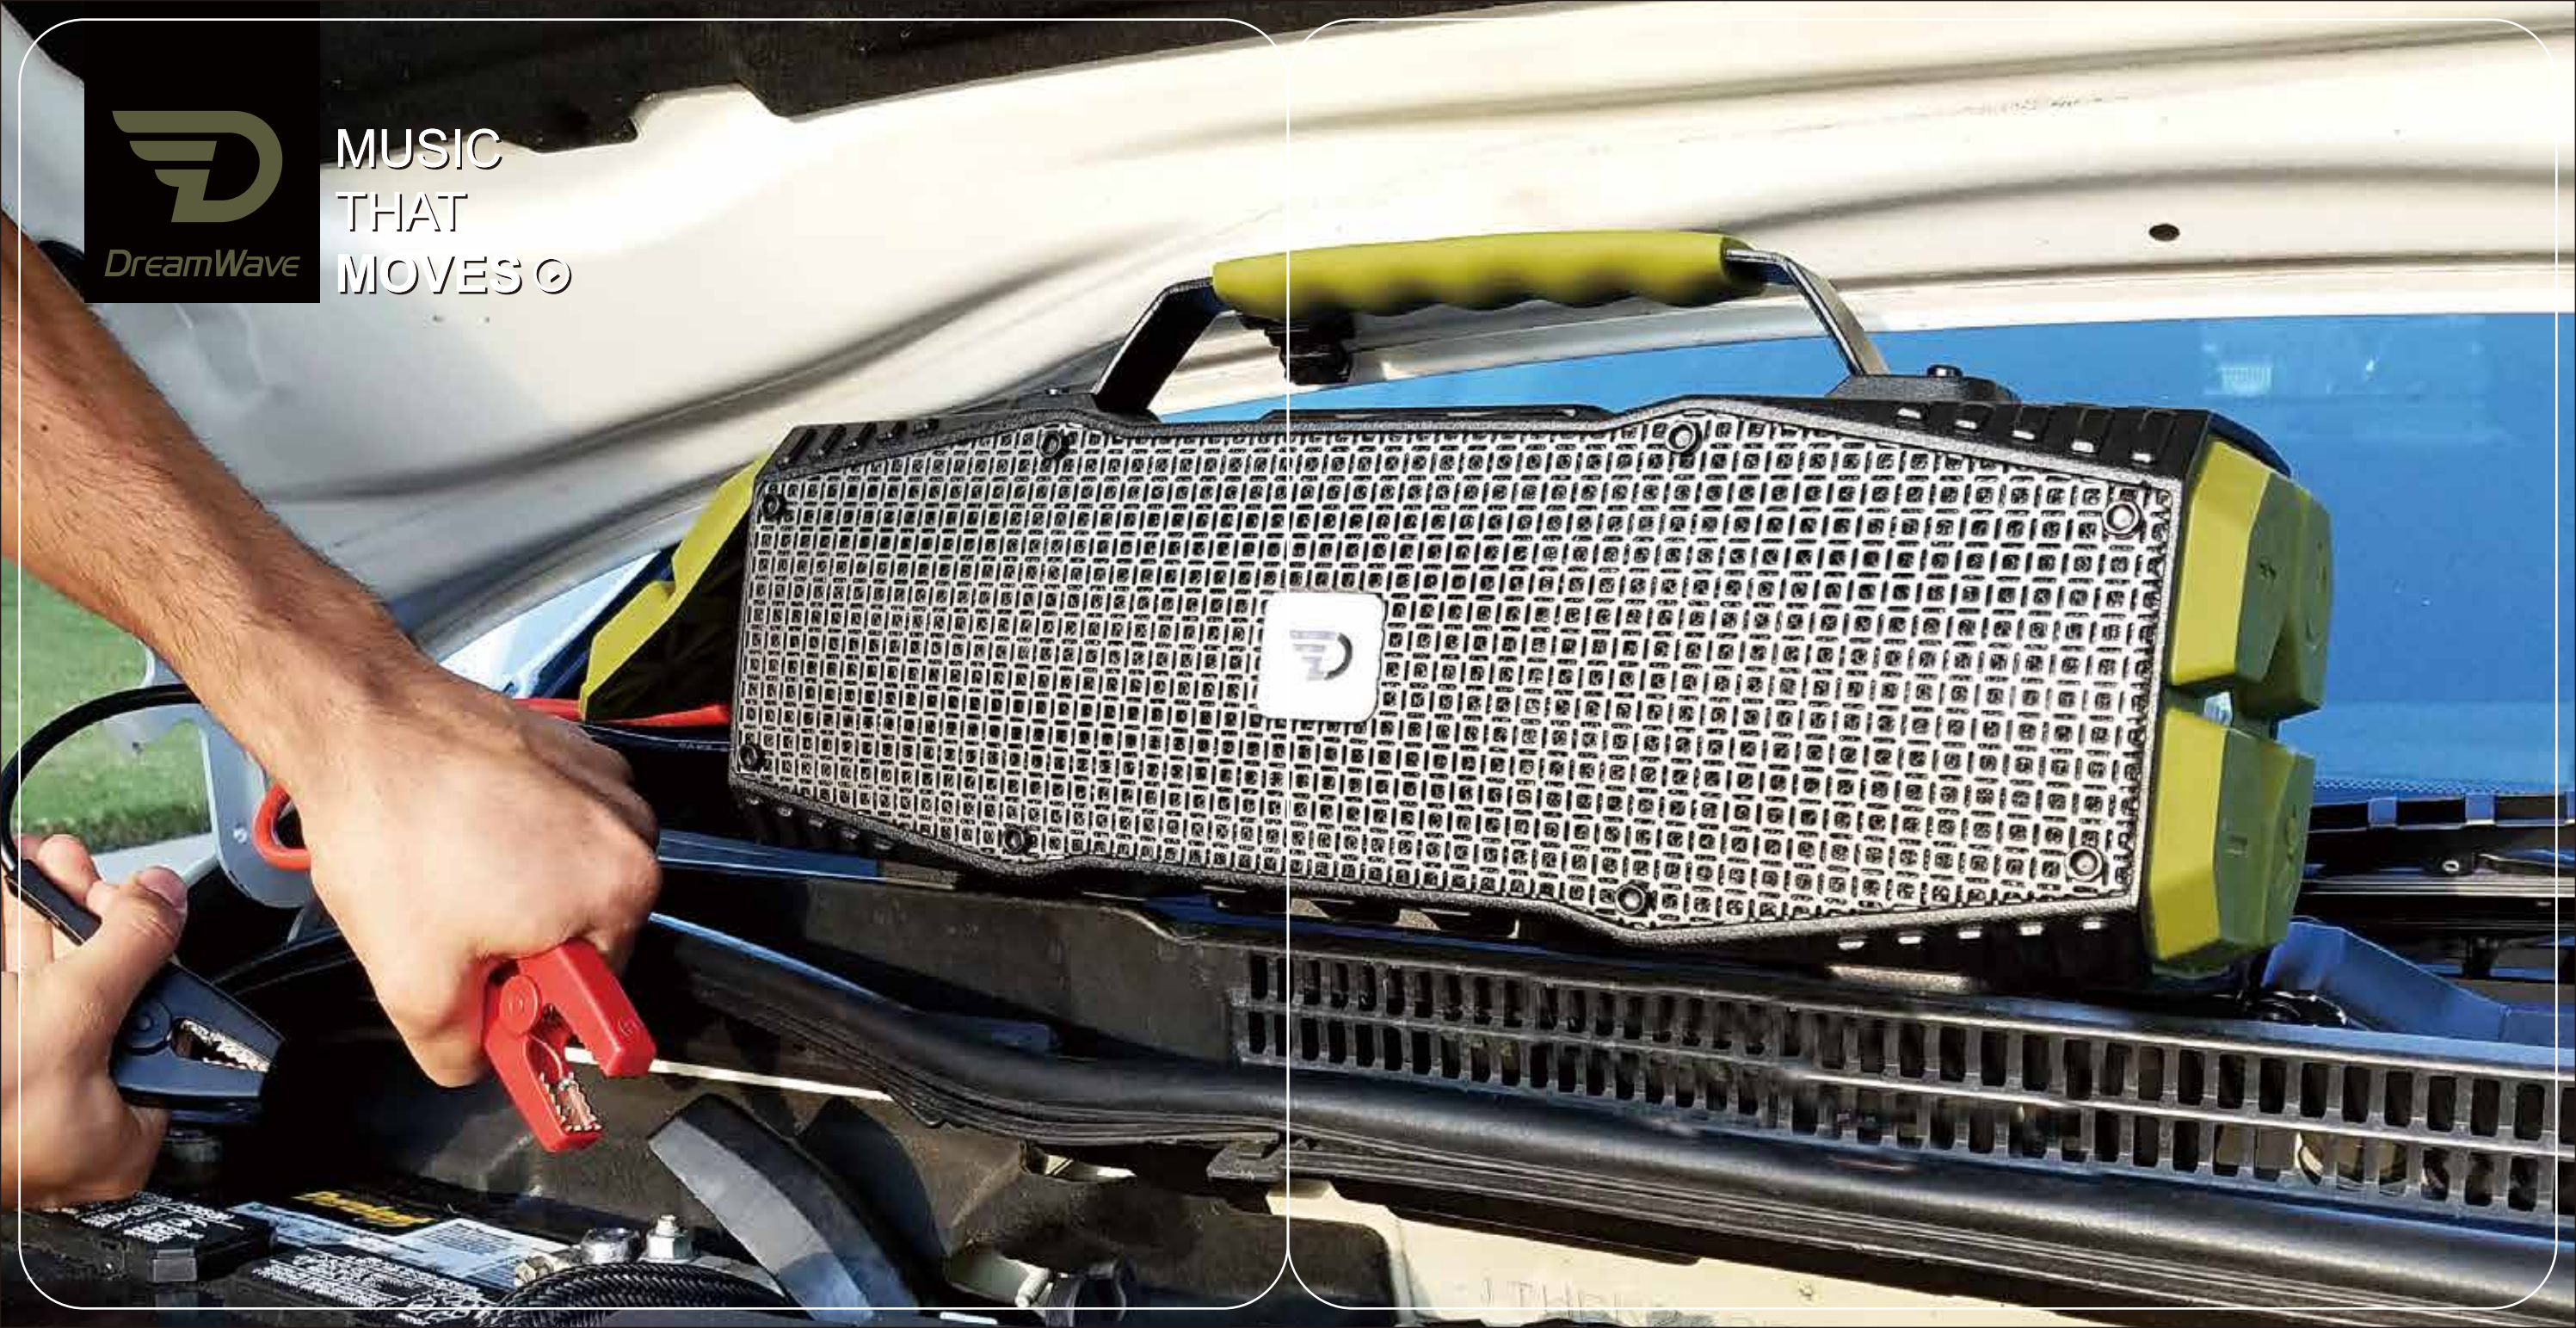

MUSIC
THAT
MOVES 

ELEMENTAL

Outdoor Audiophile performance with LED Flashlight

Bluetooth™ 4.0

Power: 30W RMS

USB port 5V/1A output rechargeable power bank for mobile devices

CSR4.0+EDR, A2DP AVRCP, APTX

IPX5 Splashproof