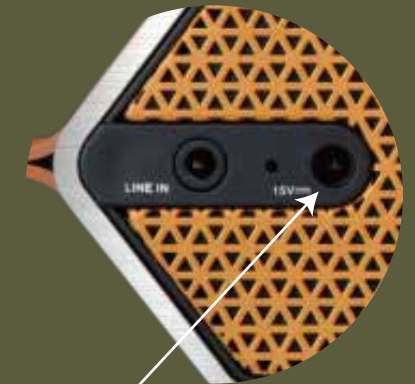

2 x dual advanced full range drivers
Hi-Fi amplifier
Anti-Distortion circuitry

HFC (Hands free calling)

H64.5xW231.5xD61.5(mm)
2.42x2.54x9.11 inch

800g/0.8kg/0.176 lb/28.22 oz

User Manual*1
3.5mm AUX cable*1
Velvet pouch*1
AC adapter*1