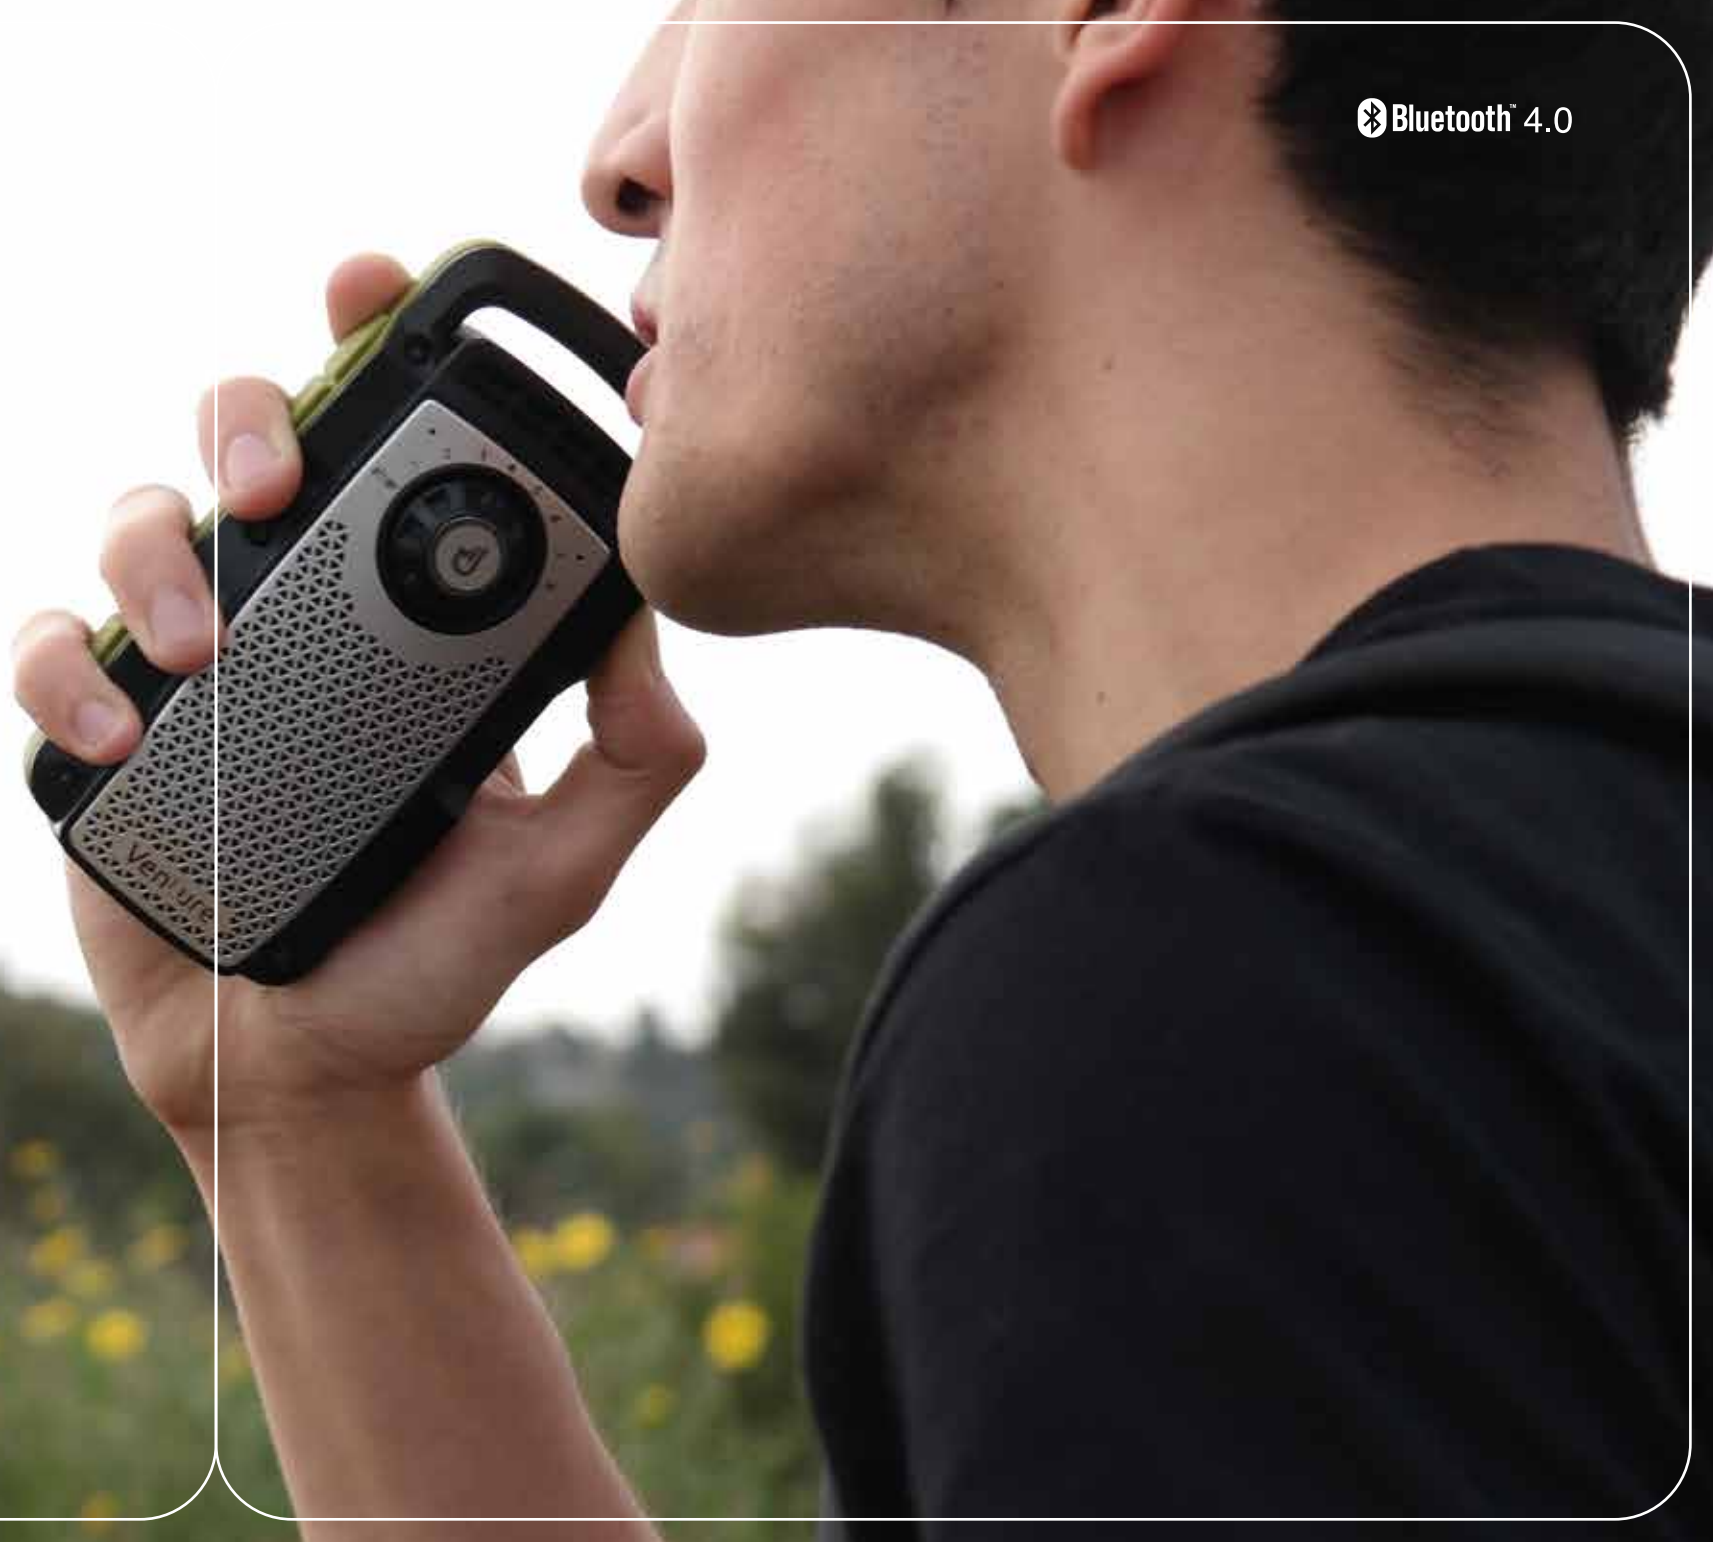

MUSIC
THAT
MOVES

Bluetooth™ 4.0